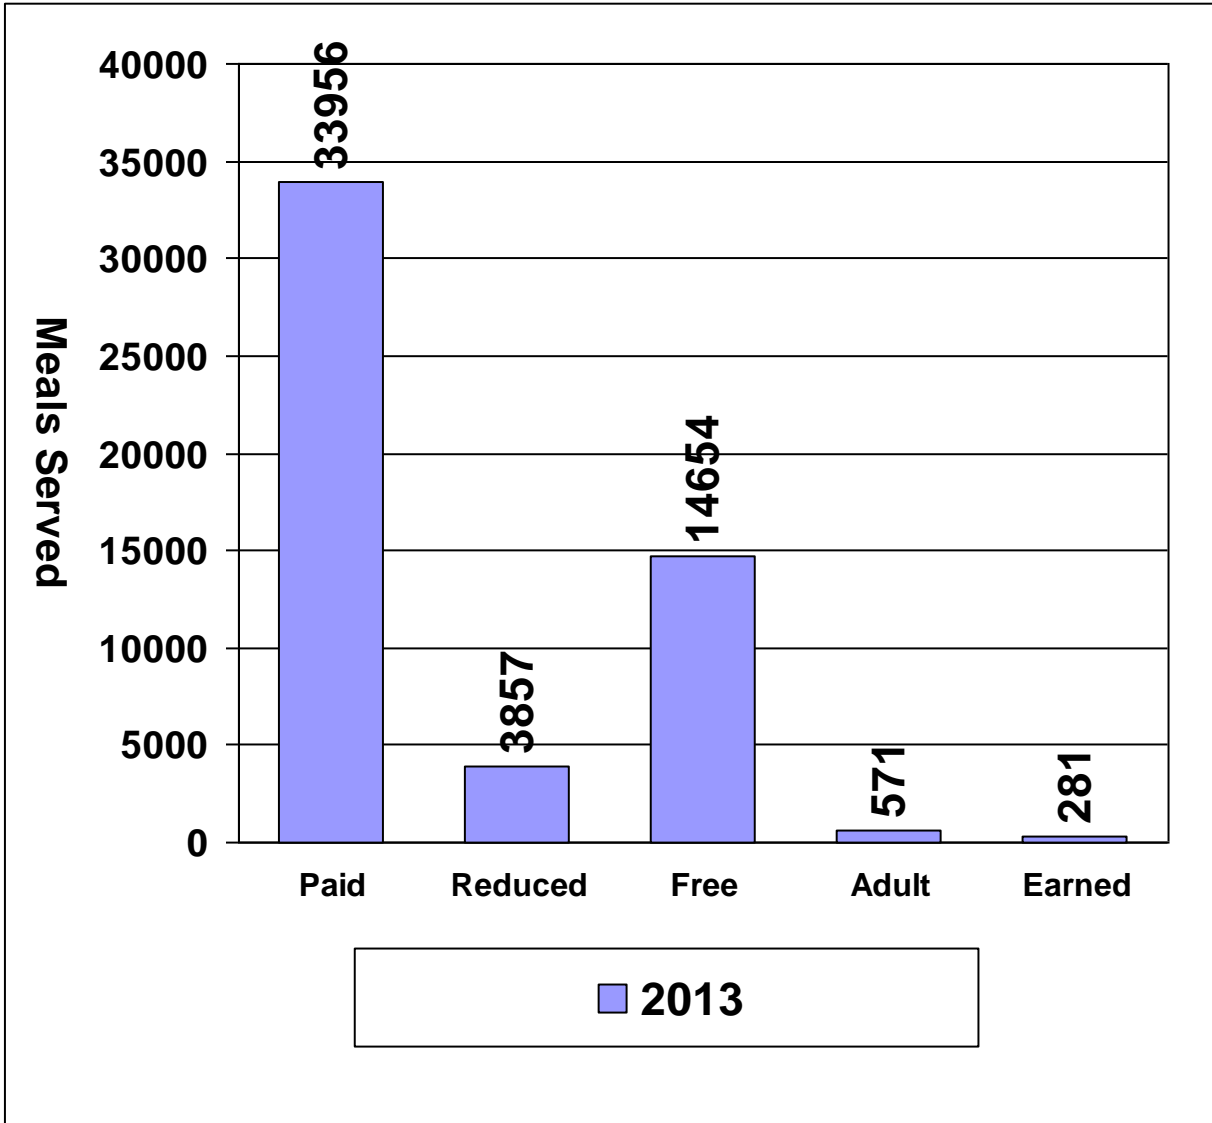

# Meals Served

1/1/2013 to 1/31/2013

## Locations

All Locations

## Totals

2013

53,319