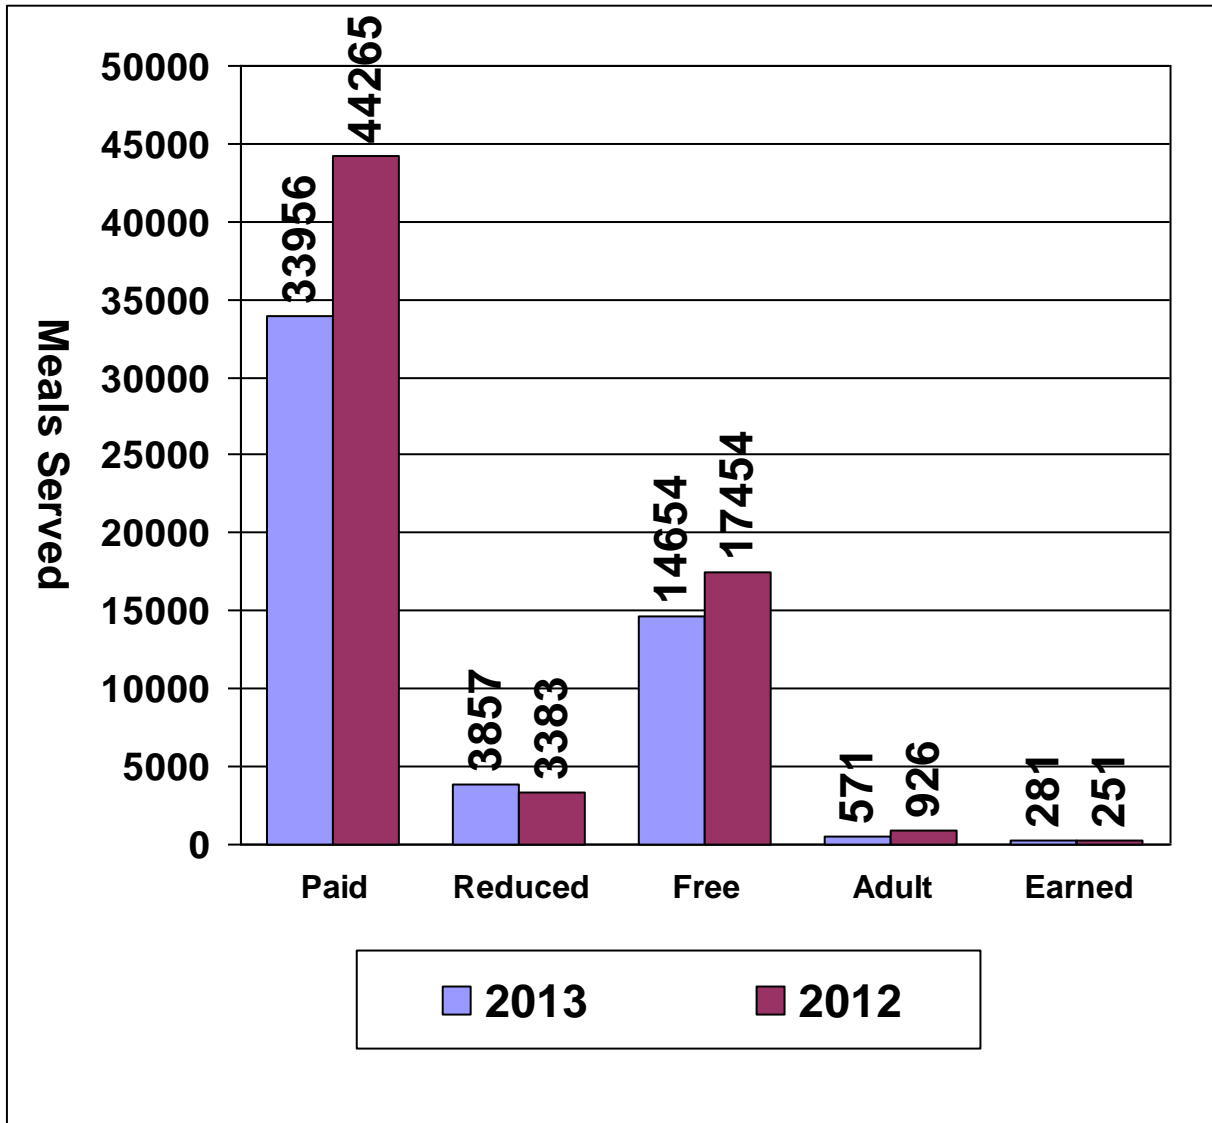

# Meals Served

1/1/2013 to 1/31/2013

## Locations

All Locations

## Totals

2012	66,279
2013	53,319
Change	-12,960